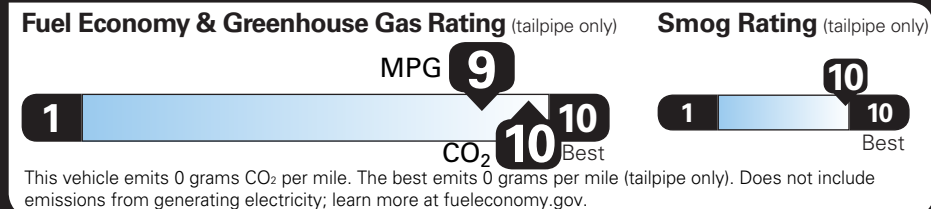

TOTAL VEHICLE PRICE* \$62,415.00

EPA DOT Fuel Economy and Environment

Electric Vehicle

You save \$4,250
 in fuel costs over 5 years compared to the average new vehicle.

Annual fuel COST \$850

Actual results will vary for many reasons, including driving conditions and how you drive and maintain your vehicle. The average new vehicle gets 29 MPG and costs \$8,500 to fuel over 5 years. Cost estimates are based on 15,000 miles per year at \$0.17 per kW-hr. MPGe is miles per gasoline gallon equivalent. Vehicle emissions are a significant cause of climate change and smog.