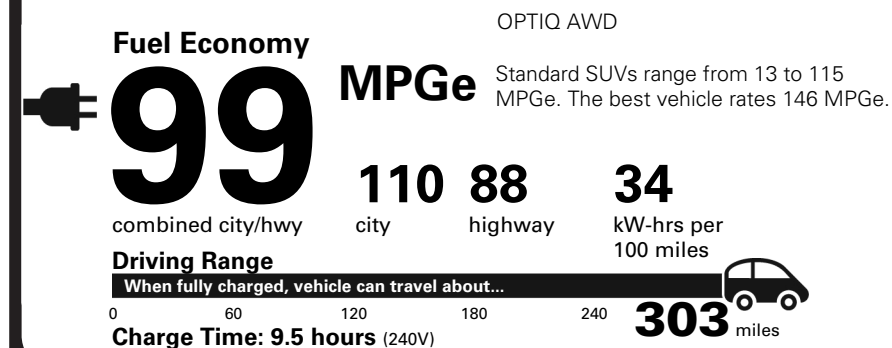

MANUFACTURER'S SUGGESTED RETAIL PRICE

STANDARD VEHICLE PRICE \$53,600.00

OPTIONS & PRICING

OPTIONS INSTALLED BY THE MANUFACTURER (MAY REPLACE STANDARD EQUIPMENT SHOWN)

PROPULSION, ELECTRIC, AWD	3,500.00
PHANTOM BLUE	1,100.00
ARGENT SILVER METALLIC	725.00

TOTAL VEHICLE PRICE* \$62,415.00

EPA DOT Fuel Economy and Environment

Electric Vehicle

You save \$4,250
 in fuel costs over 5 years compared to the average new vehicle.

Annual fuel COST \$850

Actual results will vary for many reasons, including driving conditions and how you drive and maintain your vehicle. The average new vehicle gets 29 MPG and costs \$8,500 to fuel over 5 years. Cost estimates are based on 15,000 miles per year at \$0.17 per kW-hr. MPGe is miles per gasoline gallon equivalent. Vehicle emissions are a significant cause of climate change and smog.